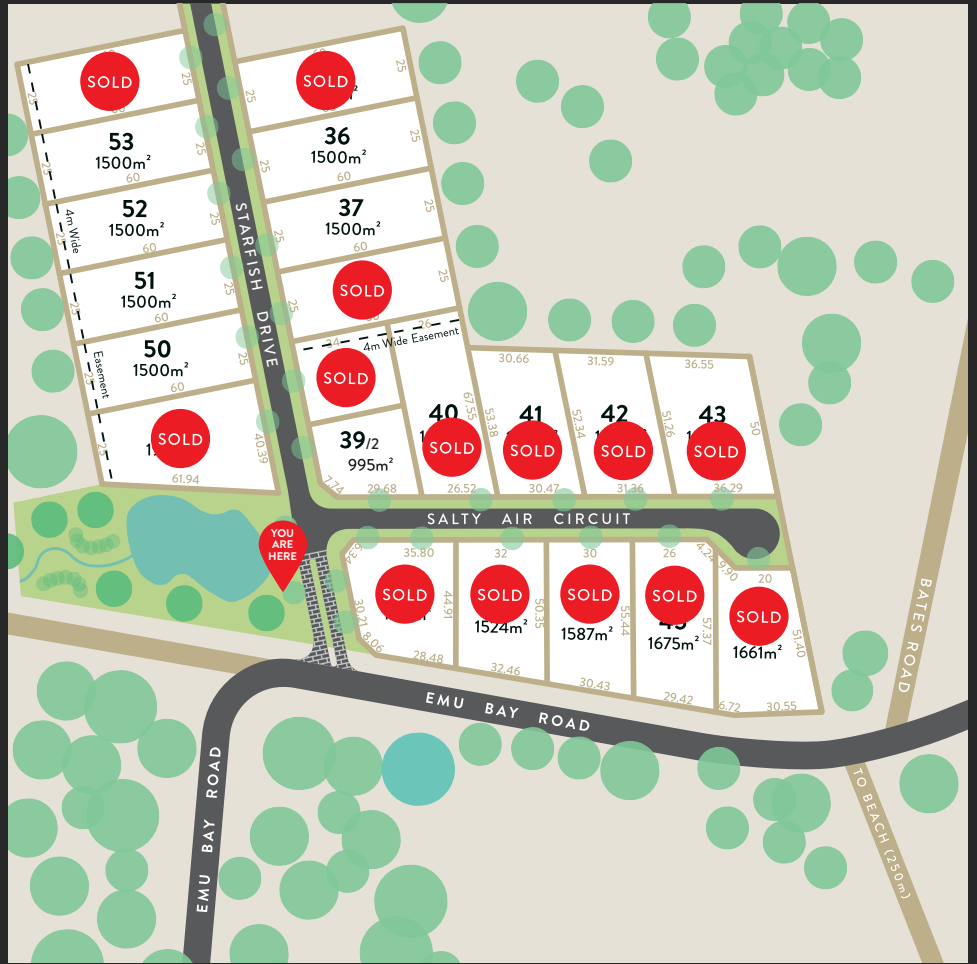

# Seaside

EMU BAY

NOW SELLING  
FROM \$155K

RESIDENTIAL LOTS  
FROM 1500m<sup>2</sup>

# PRICELIST

LOT NO.	SIZE M <sup>2</sup>	PRICE	LOT NO.	SIZE M <sup>2</sup>	PRICE
48	1517	SOLD	38	1500	SOLD
47	1524	SOLD	37	1500	\$285,000
46	1587	SOLD	36	1500	\$330,000
45	1675	SOLD	35	1500	SOLD
44	1661	SOLD	54	1500	SOLD
43	1801	SOLD	53	1500	\$220,000
42	1592	SOLD	52	1500	\$205,000
41	1578	SOLD	51	1500	\$195,000
40	1688	SOLD	50	1500	\$185,000
391	1000	SOLD	49	1962	SOLD
392	962	\$150,000			